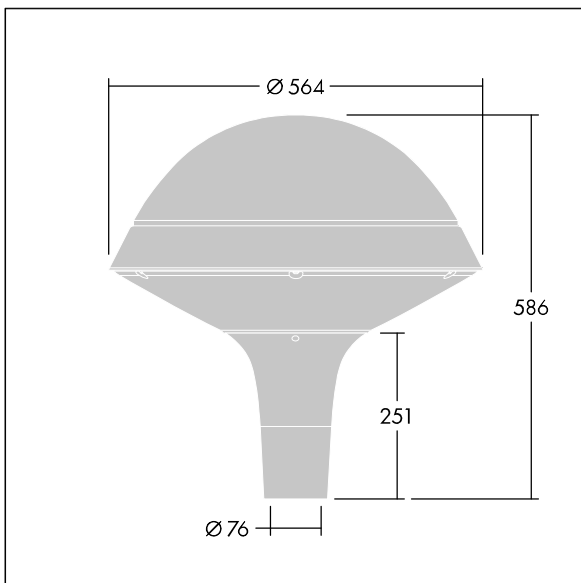

Plurio

THORN

92920870 PLI R 24L35-722-40 R/S T76 CL1 ANT

Plurio

Plurio Indirect: A decorative post-top LED lantern with radially symmetric distribution. LED driver with 24 LEDs driven at 350mA. Class I electrical, IP66, IK08. Base: cast aluminium, powder coated anthracite (close to RAL7043). Canopy: round shape, aluminium, textured anthracite (close to RAL7043). Diffuser: UV stabilised, clear polycarbonate with anti-glare prisms. Indirect, reflector based optic. Complete with 2200-4000K NightTune LEDs. Post top mounting to Ø76mm column.

Upward lighting emissions below 1%.

Dimensions: Ø564 x 555 mm
Luminaire input power: 26 W
Luminaire luminous flux: 2973 lm
Luminaire efficacy: 114 lm/W
Weight: 9.11 kg
Scx: 0.191 m²

TLG_PLRL_F_IRC_ANT.jpg