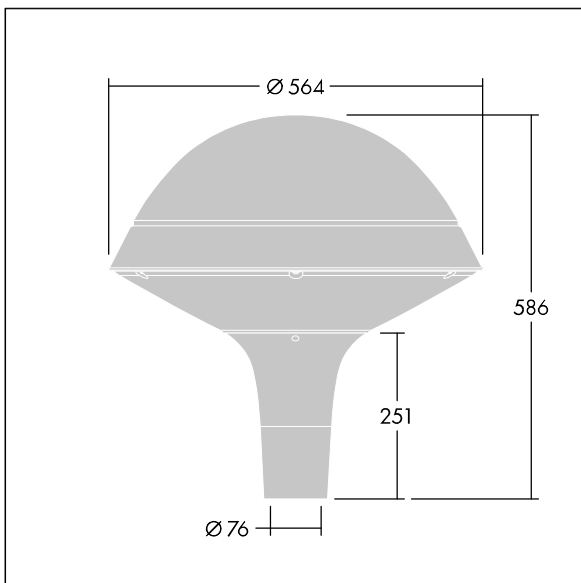

TLG_PLRL_M_IRC_T76.wmf

This product contains a light source of energy efficiency class D.

All values marked with an * are rated values. Thorn uses tried and tested components from leading suppliers, however there may be isolated instances of technology-related failures of individual LEDs during the rated product lifetime. International standards set the tolerance in initial flux and connected load at ±10%. Unless stated otherwise, the values apply to an ambient temperature of 25°C.

Thorn Lighting is constantly developing and improving its products. The right is reserved to change specifications without prior notification or public announcement.
© Thorn Lighting