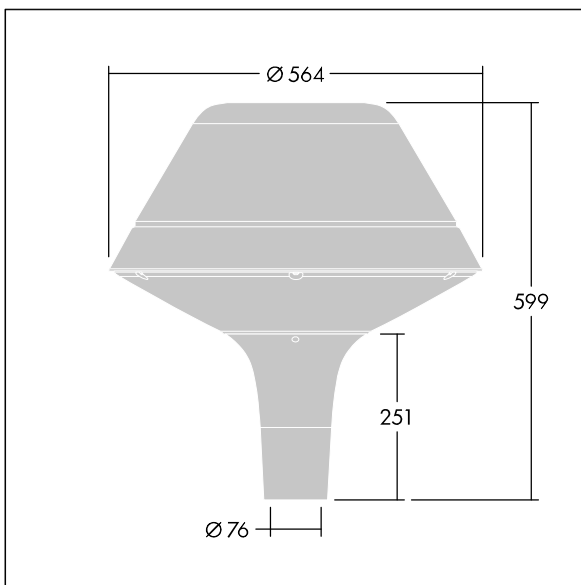

TLG_PLRL_M_DOC_T76.wmf

This product contains a light source of energy efficiency class D.