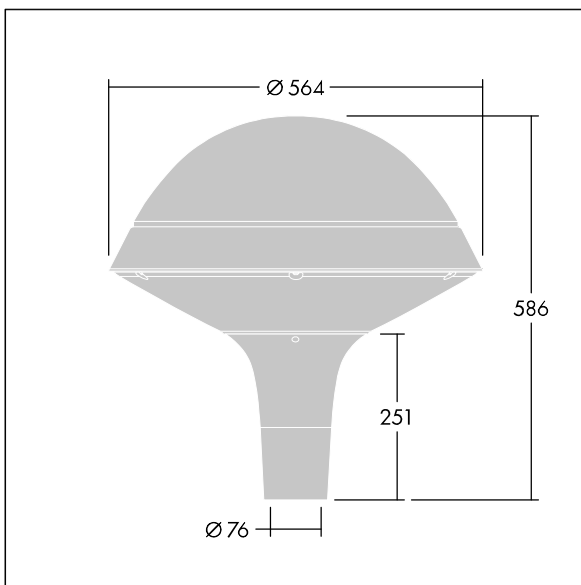

92920901 PLD R 18L35-740 R/S BS 3550 T76 CL1 GY

Plurio

Plurio Direct: A decorative post-top LED lantern with radially symmetric distribution. LED driver with 18 LEDs driven at 350mA. Class I electrical, IP66, IK08. Base: cast aluminium, powder coated silver-grey. Canopy: round shape, aluminium, textured silver-grey. Diffuser: UV stabilised, clear polycarbonate with anti-glare prisms. Direct, lens based optic with internal reflector. Equipped with 50% power reduction circuit, effective 3 hours before and 5 hours after a calculated midnight. It can be deactivated at installation with an easily accessible internal switch. Complete with 4000K LED. Post top mounting to Ø76mm column.

Upward lighting emissions below 1%.

Dimensions: Ø564 x 555 mm
 Luminaire input power: 21 W
 Luminaire luminous flux: 2577 lm
 Luminaire efficacy: 123 lm/W
 Weight: 9.5 kg
 Scx: 0.191 m²

TLG_PLRL_F_DRC_GY.jpg