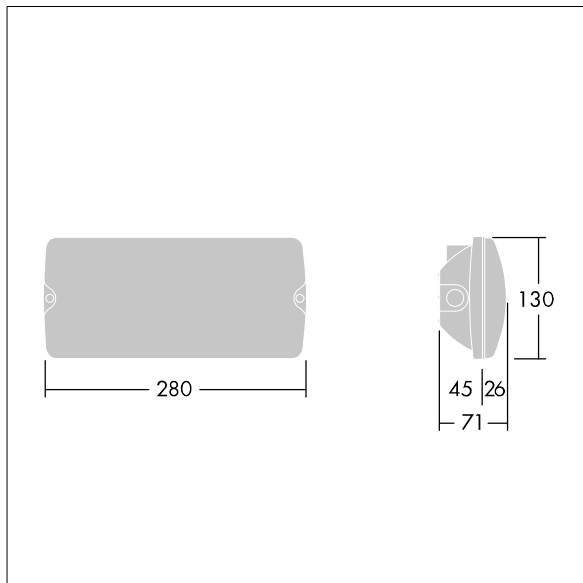

Voyager Solid

THORN

96634864 VOYAGER SOLID MS E3T-S WH

IEC EN 60598-1 RG 1	IP65	IK07	CE	T _a 5 40
---------------------------	------	------	----	------------------------

Voyager Solid

Surface mounted LED emergency lighting luminaire for ceiling and wall. Electronic, fixed output control gear Luminaire with local battery supply for 3 h emergency lighting in maintained or non-maintained mode, with automatic test (auto-test) via the luminaire, display of luminaire status via status LED. Body: small size, white polycarbonate. Cover: transparent polycarbonate. Class II electrical, IP65. Internal ISO legends available for 23 m viewing distance (96634866, to be ordered separately).

Dimensions: 280 x 130 x 71 mm

Luminaire input power: 3.6 W

Weight: 0.7 kg

TLG_VYSO_F_OPS.jpg

TLG_VYSO_M_LDS.wmf

All values marked with an * are rated values. Thorn uses tried and tested components from leading suppliers, however there may be isolated instances of technology-related failures of individual LEDs during the rated product lifetime. International standards set the tolerance in initial flux and connected load at $\pm 10\%$. Unless stated otherwise, the values apply to an ambient temperature of 25°C.