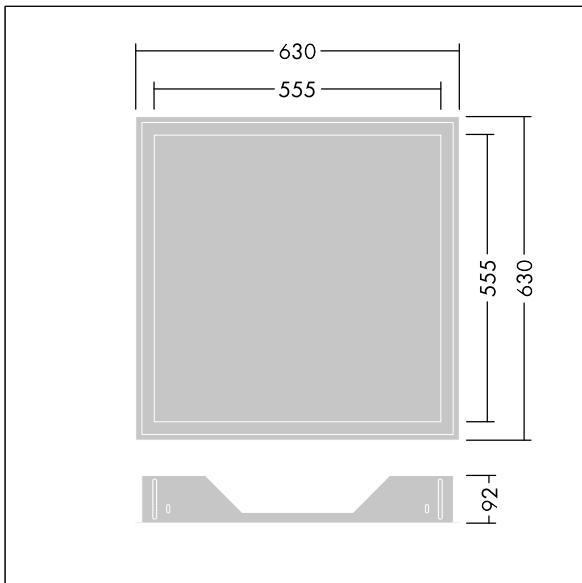

Beta 3

96635030 BETA 3 PLASTERBOARD KIT Q600

Beta 3

Frame for mounting a 596 x 596mm Beta 3 luminaire in a plasterboard ceiling 5-30mm thick..

Cutout: 612 x 612mm.
Weight: 2.1 kg

TLG_BET3_F_PKIT.jpg

TLG_BET3_M_PKIT600.wmf