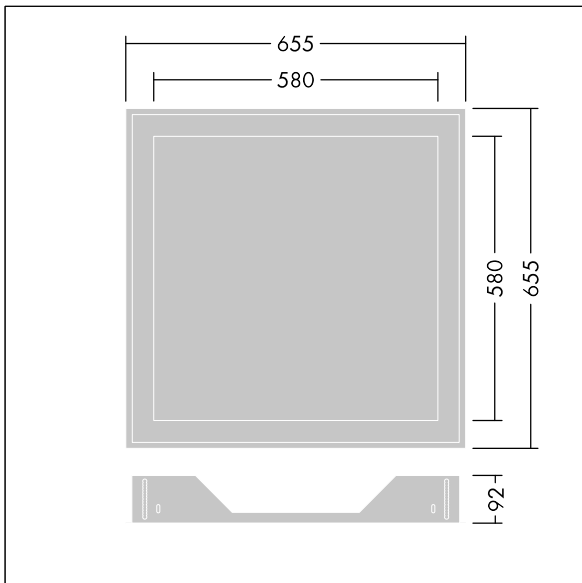

Beta 3

96635032 <BETA 3 PLASTERBOARD KIT Q625

Beta 3

Frame for mounting a 622 x 622mm Beta 3 luminaire in a plasterboard ceiling 5-30mm thick..

Cutout: 635 x 635mm.

Weight: 2 kg

TLG_BET3_F_PKIT.jpg

TLG_BET3_M_PKIT625.wmf