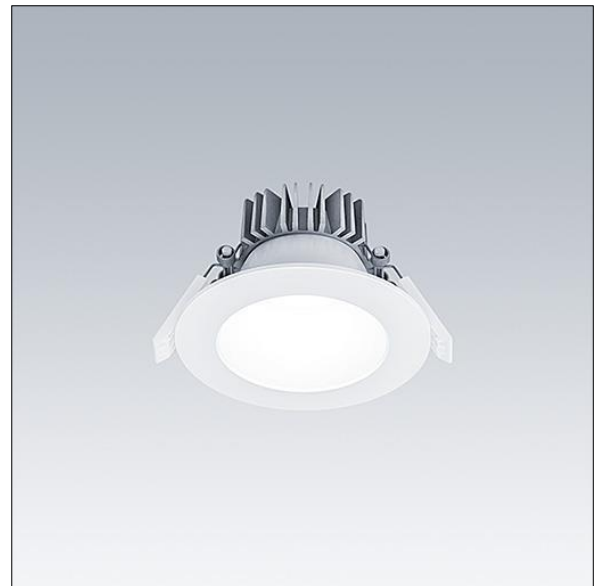

96635042 CETUS3 S 1500-840 EHF RWH

Cetus

A low height, recessed LED downlight. Suitable for ceiling cut-outs Ø95-125 mm for easy refurbishments or fast initial installations. Remote, pluggable, Fixed output LED driver with DC functionality, adjustable 50-100%, NFC configurable. Loop in - loop out possible. Body: die-cast aluminium for thermal management. Diffuser: polycarbonate, smooth reflector in white finish with wide beam. Reflector and trim: high quality, highly reflective polycarbonate. Class II electrical, IP44_IP20. Spring clips suitable for ceiling thicknesses from 1 to 25 mm. Complete with 4000K LED

Dimensions: Ø137 x 80 mm
 Luminaire input power: 14.3 W
 Luminaire luminous flux: 1511 lm
 Luminaire efficacy: 106 lm/W
 Weight: 0.43 kg

TLG_CTU3_F_S_LED_RWH_Persp.jpg

TLG_CTU3_M_EHFS.wmf

This product contains a light source of energy efficiency class C.