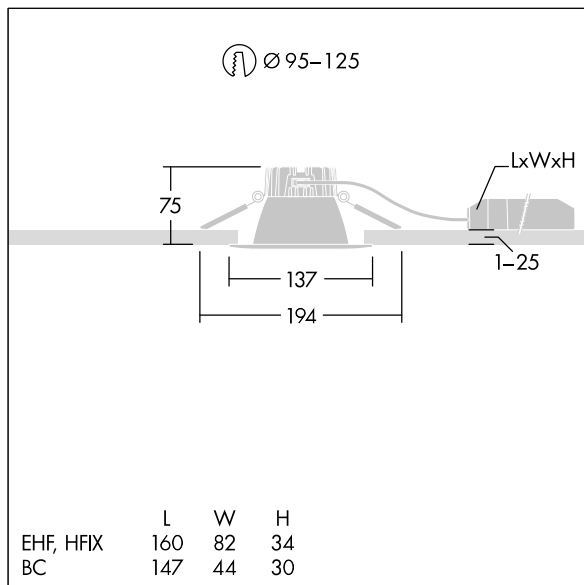

96635042 CETUS3 S 1500-840 EHF RWH

Cetus

A low height, recessed LED downlight. Suitable for ceiling cut-outs Ø95-125 mm for easy refurbishments or fast initial installations. Remote, pluggable, Fixed output LED driver with DC functionality, adjustable 50-100%, NFC configurable. Loop in - loop out possible. Body: die-cast aluminium for thermal management. Diffuser: polycarbonate, smooth reflector in white finish with wide beam. Reflector and trim: high quality, highly reflective polycarbonate. Class II electrical, IP44_IP20. Spring clips suitable for ceiling thicknesses from 1 to 25 mm. Complete with 4000K LED

Dimensions: Ø137 x 80 mm
 Luminaire input power: 14.3 W
 Luminaire luminous flux: 1511 lm
 Luminaire efficacy: 106 lm/W
 Weight: 0.43 kg

TLG_CTU3_F_S_LED_RWH_Persp.jpg

TLG_CTU3_M_EHFS.wmf

This product contains a light source of energy efficiency class C.