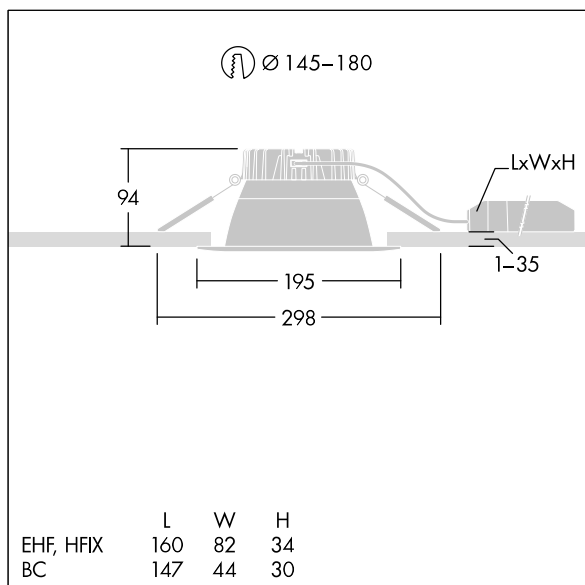

### Cetus

A low height, recessed LED downlight. Suitable for ceiling cut-outs Ø145-180 mm for easy refurbishments or fast initial installations. Remote, pluggable, Fixed output LED driver with DC functionality, adjustable 50-100%, NFC configurable. Loop in - loop out possible. Body: die-cast aluminium for thermal management. Diffuser: polycarbonate, smooth reflector in white finish with wide beam. Reflector and trim: high quality, highly reflective polycarbonate. Class II electrical, IP44\_IP20. Spring clips suitable for ceiling thicknesses from 1 to 35 mm. Complete with 4000K LED

Dimensions: Ø195 x 100 mm  
 Luminaire input power: 26.9 W  
 Luminaire luminous flux: 3222 lm  
 Luminaire efficacy: 120 lm/W  
 Weight: 0.69 kg

TLG\_CTU3\_F\_M\_LED\_RWH\_Persp.jpg

TLG\_CTU3\_M\_EHFM.wmf