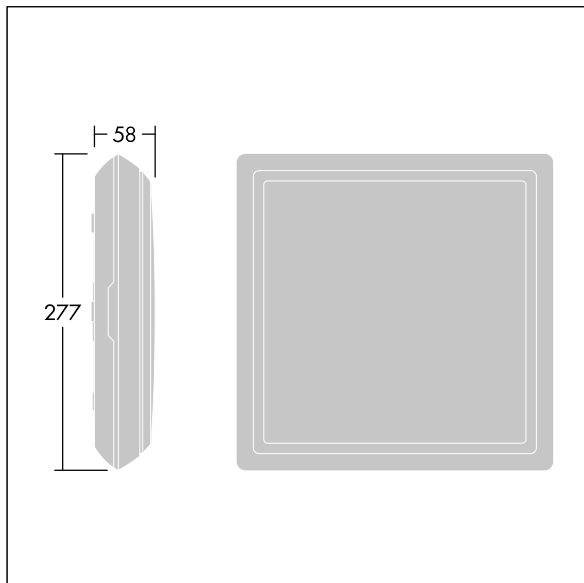

TLG_VYSQ_M_LD1.wmf

This product contains a light source of energy efficiency class C.

All values marked with an * are rated values. Thorn uses tried and tested components from leading suppliers, however there may be isolated instances of technology-related failures of individual LEDs during the rated product lifetime. International standards set the tolerance in initial flux and connected load at $\pm 10\%$. Unless stated otherwise, the values apply to an ambient temperature of 25°C .

Thorn Lighting is constantly developing and improving its products. The right is reserved to change specifications without prior notification or public announcement.
© Thorn Lighting