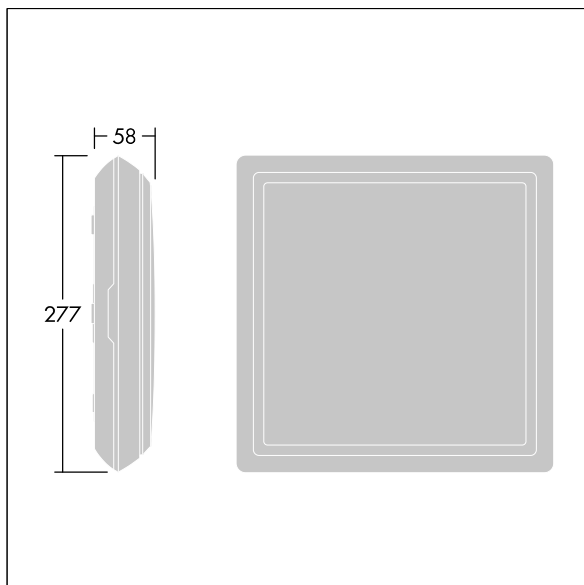

TLG_VYSQ_M_LD1.wmf

This product contains a light source of energy efficiency class C.

All values marked with an * are rated values. Thorn uses tried and tested components from leading suppliers, however there may be isolated instances of technology-related failures of individual LEDs during the rated product lifetime. International standards set the tolerance in initial flux and connected load at $\pm 10\%$. Unless stated otherwise, the values apply to an ambient temperature of 25°C .

Thorn Lighting is constantly developing and improving its products. The right is reserved to change specifications without prior notification or public announcement.
© Thorn Lighting