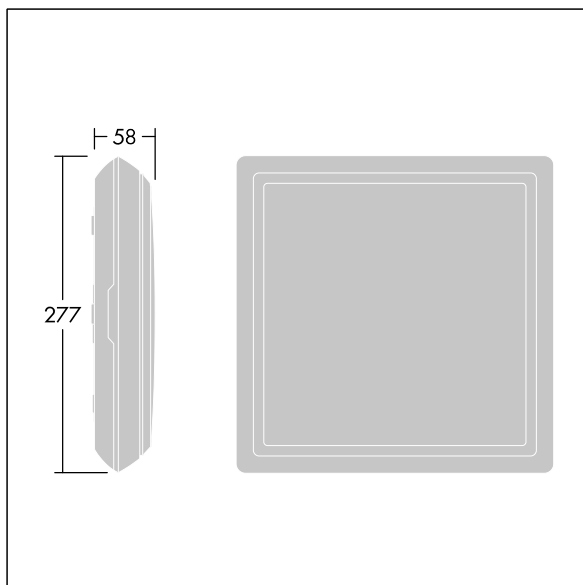

TLG_VYSQ_M_LD1.wmf

This product contains a light source of energy efficiency class C.

All values marked with an * are rated values. Thorn uses tried and tested components from leading suppliers, however there may be isolated instances of technology-related failures of individual LEDs during the rated product lifetime. International standards set the tolerance in initial flux and connected load at $\pm 10\%$. Unless stated otherwise, the values apply to an ambient temperature of 25°C .

Thorn Lighting is constantly developing and improving its products. The right is reserved to change specifications without prior notification or public announcement.
© Thorn Lighting