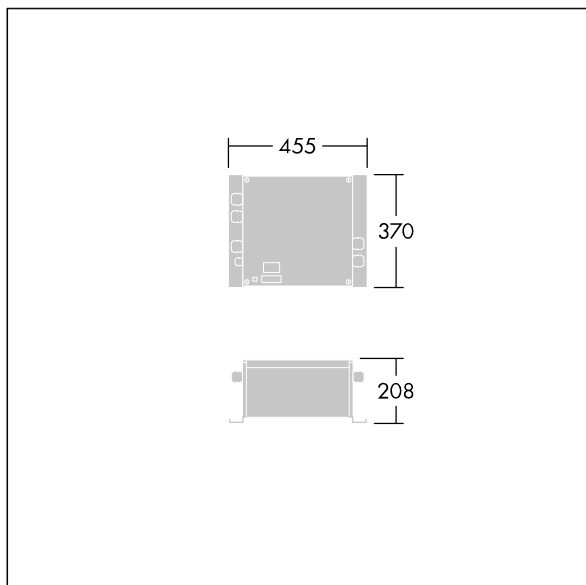

TLG_GTPR_M_GEARBOX.wmf

All values marked with an * are rated values. Unless stated otherwise, the values apply to an ambient temperature of 25°C.

Thorn Lighting is constantly developing and improving its products. The right is reserved to change specifications without prior notification or public announcement.
© Thorn Lighting