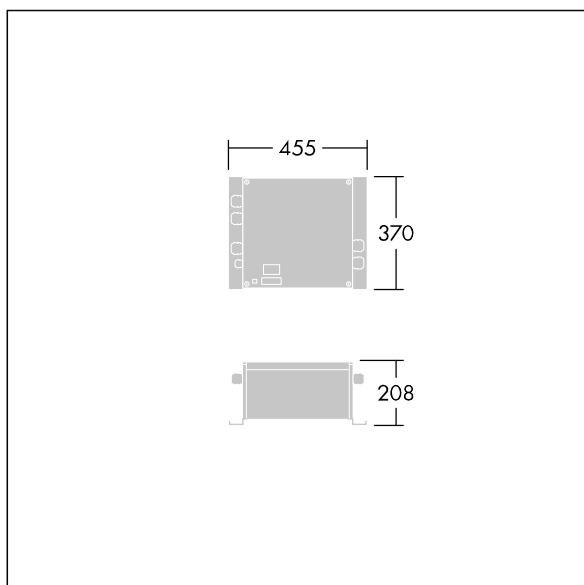

TLG_GTPR_M_GEARBOX.wmf

All values marked with an * are rated values. Unless stated otherwise, the values apply to an ambient temperature of 25°C.

Thorn Lighting is constantly developing and improving its products. The right is reserved to change specifications without prior notification or public announcement.
© Thorn Lighting