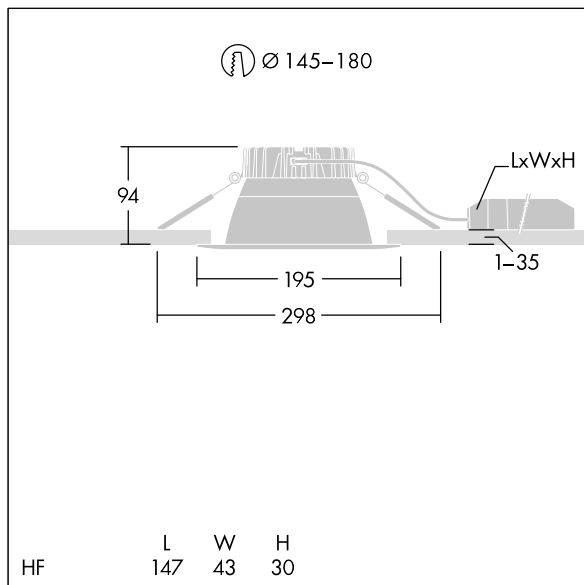

96635310 CETUS3 M 2000-830 HF RWH

Cetus

A low height, recessed LED downlight. Suitable for ceiling cut-outs Ø145-180 mm for easy refurbishments or fast initial installations. Remote, pluggable, Fixed output LED driver. Loop in - loop out possible. Body: die-cast aluminium for thermal management. Diffuser: polycarbonate, smooth reflector in white finish with wide beam. Reflector and trim: high quality, highly reflective polycarbonate. Class II electrical, IP44_IP20. Spring clips suitable for ceiling thicknesses from 1 to 35 mm. Complete with 3000K LED

Dimensions: Ø195 x 100 mm
 Luminaire input power: 15.5 W
 Luminaire luminous flux: 1965 lm
 Luminaire efficacy: 127 lm/W
 Weight: 0.56 kg

TLG_CTU3_F_M_LED_RWH_Persp.jpg

TLG_CTU3_M_HFM.wmf

This product contains a light source of energy efficiency class D.

All values marked with an * are rated values. Thorn uses tried and tested components from leading suppliers, however there may be isolated instances of technology-related failures of individual LEDs during the rated product lifetime. International standards set the tolerance in initial flux and connected load at ±10%. Unless stated otherwise, the values apply to an ambient temperature of 25°C.