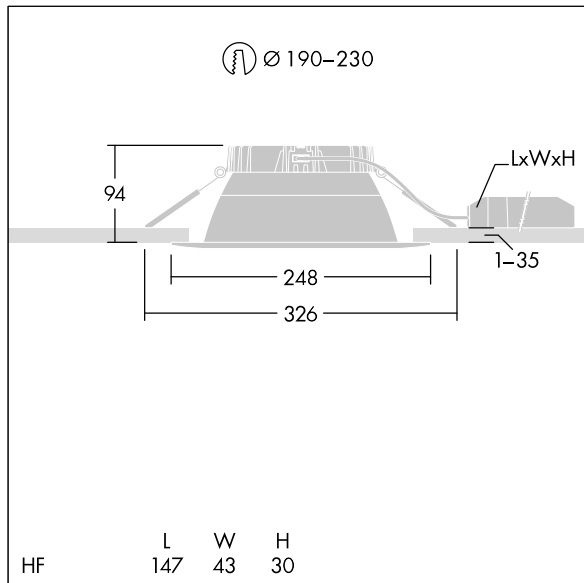

96635311 CETUS3 L 3000-830 HF RWH

Cetus

A low height, recessed LED downlight. Suitable for ceiling cut-outs Ø190-230 mm for easy refurbishments or fast initial installations. Remote, pluggable, Fixed output LED driver. Loop in - loop out possible. Body: die-cast aluminium for thermal management. Diffuser: polycarbonate, smooth reflector in white finish with wide beam. Reflector and trim: high quality, highly reflective polycarbonate. Class II electrical, IP44_IP20. Spring clips suitable for ceiling thicknesses from 1 to 35 mm. Complete with 3000K LED

Dimensions: Ø248 x 100 mm
 Luminaire input power: 25.4 W
 Luminaire luminous flux: 3321 lm
 Luminaire efficacy: 131 lm/W
 Weight: 0.7 kg

TLG_CTU3_F_L_LED_RWH_Persp.jpg

TLG_CTU3_M_HFL.wmf

This product contains a light source of energy efficiency class D.