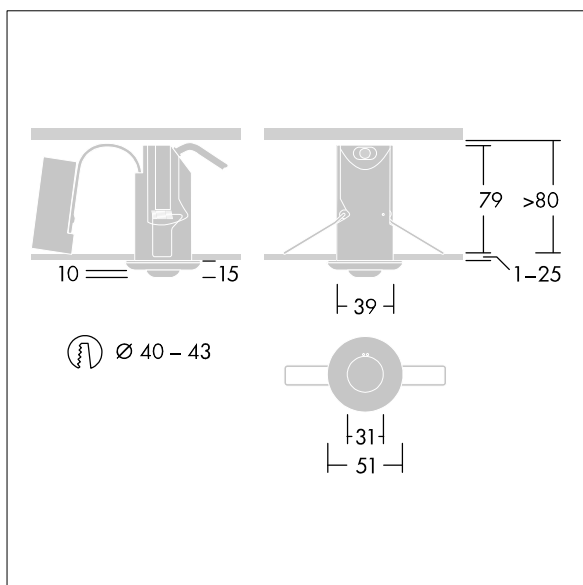

TLG_VOYF_M_LD1.wmf

All values marked with an * are rated values. Thorn uses tried and tested components from leading suppliers, however there may be isolated instances of technology-related failures of individual LEDs during the rated product lifetime. International standards set the tolerance in initial flux and connected load at ±10%. Unless stated otherwise, the values apply to an ambient temperature of 25°C.

Thorn Lighting is constantly developing and improving its products. The right is reserved to change specifications without prior notification or public announcement.
© Thorn Lighting