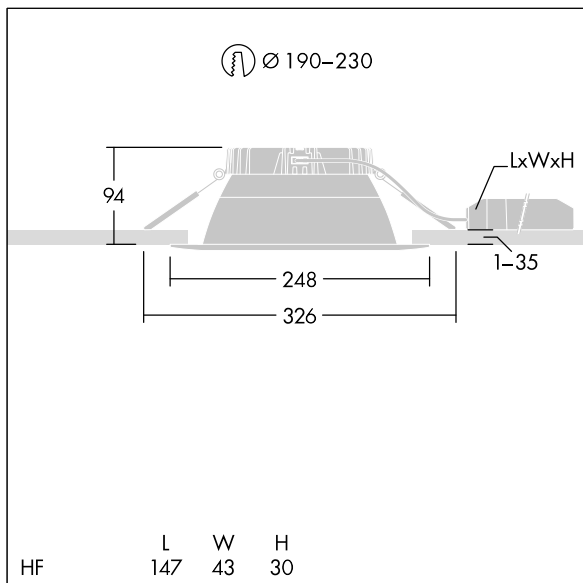

92943838 CETUS3 L 1000-830 HFIX RWH

Cetus

A low height, recessed LED downlight. Suitable for ceiling cut-outs Ø190-230 mm for easy refurbishments or fast initial installations. Remote, pluggable, DALI dimmable LED driver with DC functionality, adjustable 15-100%, NFC configurable, SwitchDIM compatible. Loop in - loop out possible. Body: die-cast aluminium for thermal management. Diffuser: polycarbonate, smooth reflector in white finish with wide beam. Reflector and trim: high quality, highly reflective polycarbonate. Class II electrical, IP44_IP20. Spring clips suitable for ceiling thicknesses from 1 to 35 mm. Complete with 3000K LED

Dimensions: Ø248 x 100 mm
 Luminaire input power: 8.6 W
 Luminaire luminous flux: 1095 lm
 Luminaire efficacy: 127 lm/W
 Weight: 0.8 kg

TLG_CTU3_F_L_LED_RWH_Persp.jpg

TLG_CTU3_M_HFL.wmf

This product contains a light source of energy efficiency class D.