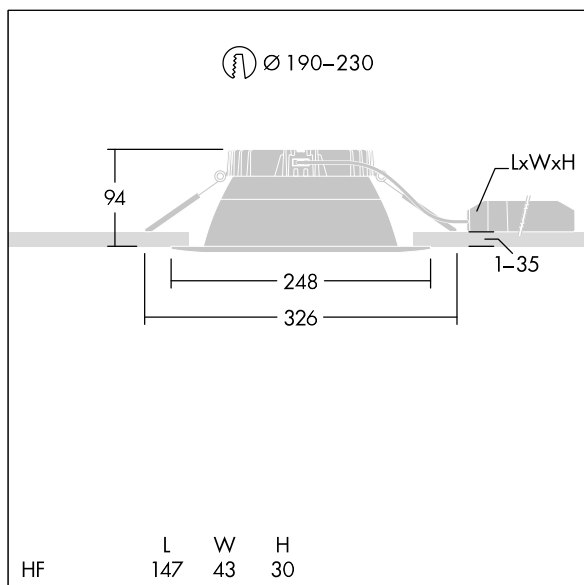

### Cetus

A low height, recessed LED downlight. Suitable for ceiling cut-outs Ø190-230 mm for easy refurbishments or fast initial installations. Remote, pluggable, DALI dimmable LED driver with DC functionality, adjustable 15-100%, NFC configurable, SwitchDIM compatible. Loop in - loop out possible. Body: die-cast aluminium for thermal management. Diffuser: polycarbonate, smooth reflector in white finish with wide beam. Reflector and trim: high quality, highly reflective polycarbonate. Class II electrical, IP44\_IP20. Spring clips suitable for ceiling thicknesses from 1 to 35 mm. Complete with 3000K LED

Dimensions: Ø248 x 100 mm  
 Luminaire input power: 26.9 W  
 Luminaire luminous flux: 3321 lm  
 Luminaire efficacy: 123 lm/W  
 Weight: 0.82 kg

TLG\_CTU3\_F\_L\_LED\_RWH\_Persp.jpg

TLG\_CTU3\_M\_HFL.wmf