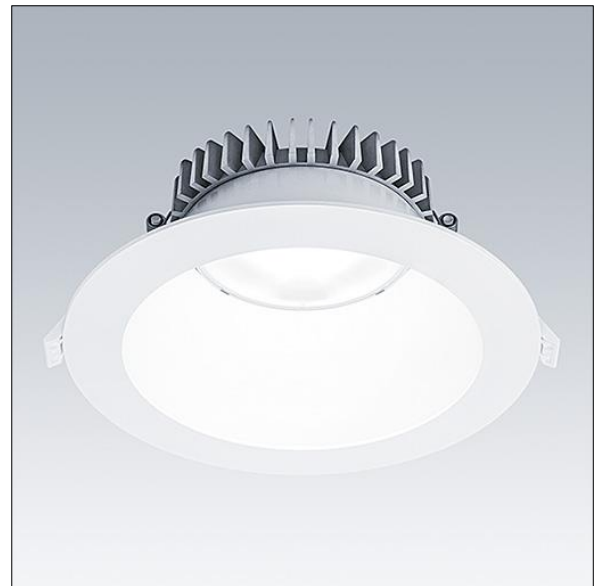

92943878 CETUS3 L 2000-840 HFIX RWH

Cetus

A low height, recessed LED downlight. Suitable for ceiling cut-outs Ø190-230 mm for easy refurbishments or fast initial installations. Remote, pluggable, DALI dimmable LED driver with DC functionality, adjustable 15-100%, NFC configurable, SwitchDIM compatible. Loop in - loop out possible. Body: die-cast aluminium for thermal management. Diffuser: polycarbonate, smooth reflector in white finish with wide beam. Reflector and trim: high quality, highly reflective polycarbonate. Class II electrical, IP44_IP20. Spring clips suitable for ceiling thicknesses from 1 to 35 mm. Complete with 4000K LED

Dimensions: Ø248 x 100 mm
 Luminaire input power: 16.2 W
 Luminaire luminous flux: 2208 lm
 Luminaire efficacy: 136 lm/W
 Weight: 0.8 kg

TLG_CTU3_F_L_LED_RWH_Persp.jpg

TLG_CTU3_M_HFL.wmf

This product contains a light source of energy efficiency class C.