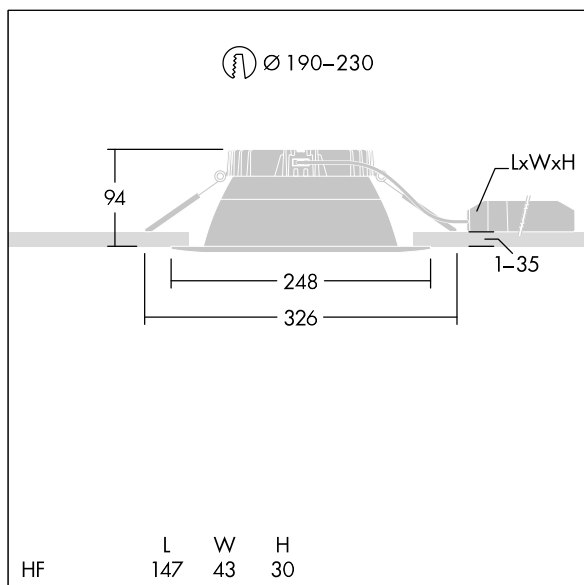

92943878 CETUS3 L 2000-840 HFIX RWH

Cetus

A low height, recessed LED downlight. Suitable for ceiling cut-outs Ø190-230 mm for easy refurbishments or fast initial installations. Remote, pluggable, DALI dimmable LED driver with DC functionality, adjustable 15-100%, NFC configurable, SwitchDIM compatible. Loop in - loop out possible. Body: die-cast aluminium for thermal management. Diffuser: polycarbonate, smooth reflector in white finish with wide beam. Reflector and trim: high quality, highly reflective polycarbonate. Class II electrical, IP44_IP20. Spring clips suitable for ceiling thicknesses from 1 to 35 mm. Complete with 4000K LED

Dimensions: Ø248 x 100 mm
 Luminaire input power: 16.2 W
 Luminaire luminous flux: 2208 lm
 Luminaire efficacy: 136 lm/W
 Weight: 0.8 kg

TLG_CTU3_F_L_LED_RWH_Persp.jpg

TLG_CTU3_M_HFL.wmf

This product contains a light source of energy efficiency class C.