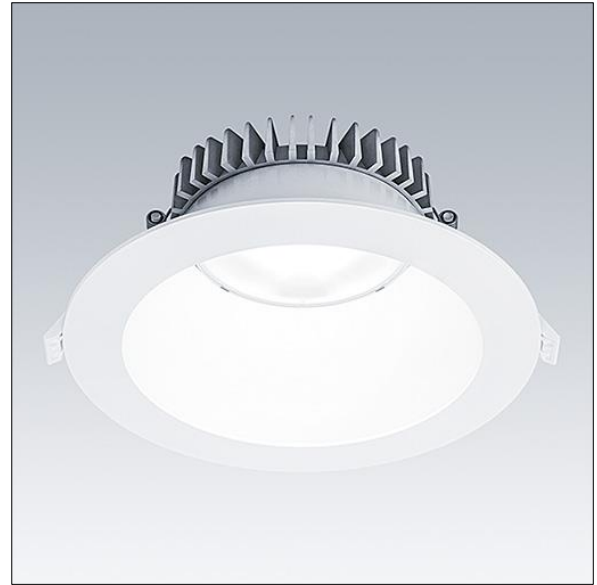

92943882 CETUS3 L 3000-840 HFIX RWH

Cetus

A low height, recessed LED downlight. Suitable for ceiling cut-outs Ø190-230 mm for easy refurbishments or fast initial installations. Remote, pluggable, DALI dimmable LED driver with DC functionality, adjustable 15-100%, NFC configurable, SwitchDIM compatible. Loop in - loop out possible. Body: die-cast aluminium for thermal management. Diffuser: polycarbonate, smooth reflector in white finish with wide beam. Reflector and trim: high quality, highly reflective polycarbonate. Class II electrical, IP44_IP20. Spring clips suitable for ceiling thicknesses from 1 to 35 mm. Complete with 4000K LED

Dimensions: Ø248 x 100 mm
 Luminaire input power: 26.9 W
 Luminaire luminous flux: 3463 lm
 Luminaire efficacy: 129 lm/W
 Weight: 0.82 kg

TLG_CTU3_F_L_LED_RWH_Persp.jpg

TLG_CTU3_M_HFL.wmf

This product contains a light source of energy efficiency class C.