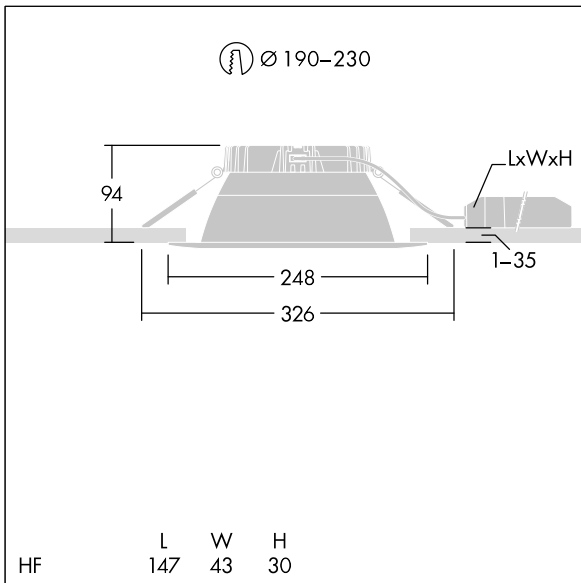

92943882 CETUS3 L 3000-840 HFIX RWH

Cetus

A low height, recessed LED downlight. Suitable for ceiling cut-outs Ø190-230 mm for easy refurbishments or fast initial installations. Remote, pluggable, DALI dimmable LED driver with DC functionality, adjustable 15-100%, NFC configurable, SwitchDIM compatible. Loop in - loop out possible. Body: die-cast aluminium for thermal management. Diffuser: polycarbonate, smooth reflector in white finish with wide beam. Reflector and trim: high quality, highly reflective polycarbonate. Class II electrical, IP44_IP20. Spring clips suitable for ceiling thicknesses from 1 to 35 mm. Complete with 4000K LED

Dimensions: Ø248 x 100 mm
 Luminaire input power: 26.9 W
 Luminaire luminous flux: 3463 lm
 Luminaire efficacy: 129 lm/W
 Weight: 0.82 kg

TLG_CTU3_F_L_LED_RWH_Persp.jpg

TLG_CTU3_M_HFL.wmf

This product contains a light source of energy efficiency class C.