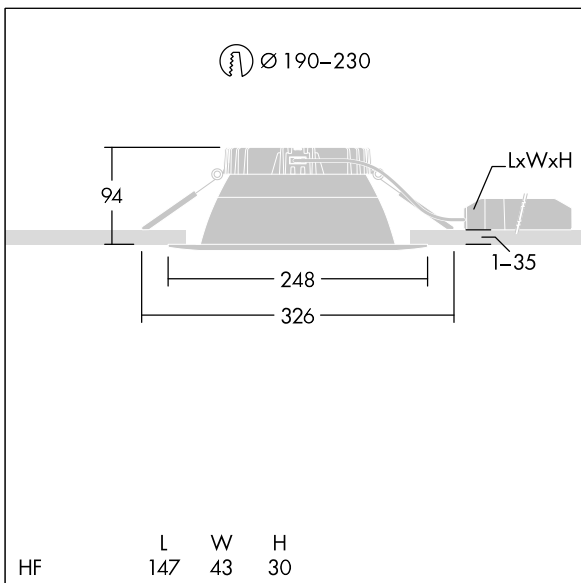

### Cetus

A low height, recessed LED downlight. Suitable for ceiling cut-outs Ø190-230 mm for easy refurbishments or fast initial installations. Remote, pluggable, DALI dimmable LED driver with DC functionality, adjustable 15-100%, NFC configurable, SwitchDIM compatible. Loop in - loop out possible. Body: die-cast aluminium for thermal management. Diffuser: polycarbonate, smooth reflector in white finish with wide beam. Reflector and trim: high quality, highly reflective polycarbonate. Class II electrical, IP44\_IP20. Spring clips suitable for ceiling thicknesses from 1 to 35 mm. Complete with 4000K LED

Dimensions: Ø248 x 100 mm  
 Luminaire input power: 26.9 W  
 Luminaire luminous flux: 3463 lm  
 Luminaire efficacy: 129 lm/W  
 Weight: 0.82 kg

TLG\_CTU3\_F\_L\_LED\_RWH\_Persp.jpg

TLG\_CTU3\_M\_HFL.wmf