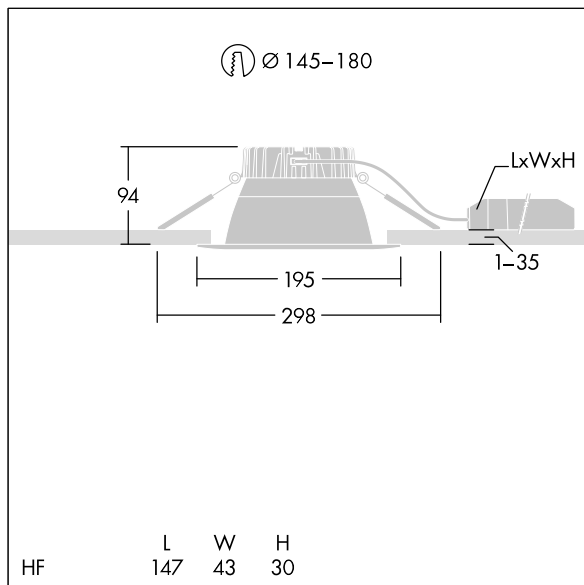

### Cetus

A low height, recessed LED downlight. Suitable for ceiling cut-outs Ø145-180 mm for easy refurbishments or fast initial installations. Remote, pluggable, DALI dimmable LED driver with DC functionality, adjustable 15-100%, NFC configurable, SwitchDIM compatible. Loop in - loop out possible. Body: die-cast aluminium for thermal management. Diffuser: polycarbonate, smooth reflector in white finish with wide beam. Reflector and trim: high quality, highly reflective polycarbonate. Class II electrical, IP44\_IP20. Spring clips suitable for ceiling thicknesses from 1 to 35 mm. Complete with 4000K LED

Dimensions: Ø195 x 100 mm  
 Luminaire input power: 26.9 W  
 Luminaire luminous flux: 3222 lm  
 Luminaire efficacy: 120 lm/W  
 Weight: 0.7 kg

TLG\_CTU3\_F\_M\_LED\_RWH\_Persp.jpg

TLG\_CTU3\_M\_HFM.wmf