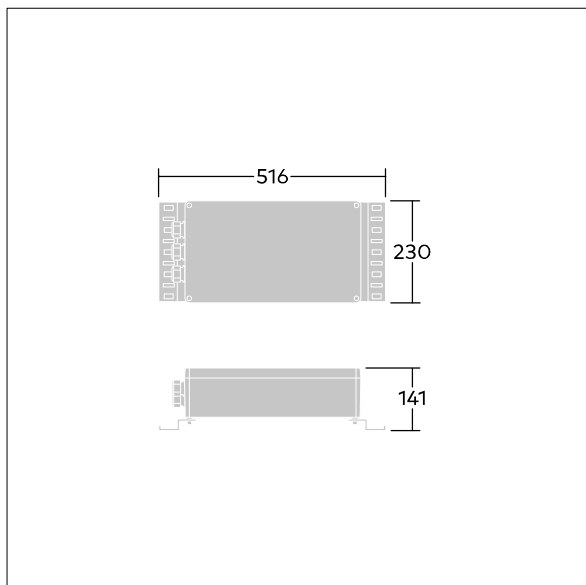

TLG_GTPR_M_GEARBOX_AL.wmf

All values marked with an * are rated values. Unless stated otherwise, the values apply to an ambient temperature of 25°C.

Thorn Lighting is constantly developing and improving its products. The right is reserved to change specifications without prior notification or public announcement.
© Thorn Lighting