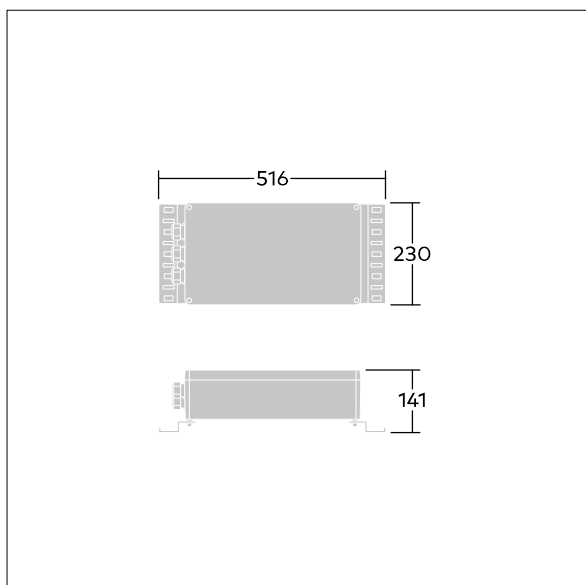

TLG_GTPR_M_GEARBOX_AL.wmf

All values marked with an * are rated values. Unless stated otherwise, the values apply to an ambient temperature of 25°C.

Thorn Lighting is constantly developing and improving its products. The right is reserved to change specifications without prior notification or public announcement.
© Thorn Lighting