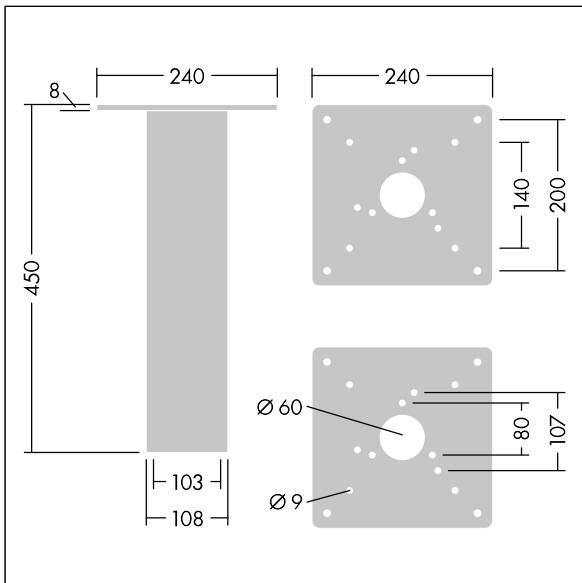

## Raze Bollard

96635554 MGR BASE RAZE/DCO/THOR/CANDLE BOL

### Raze Bollard

Ground base adaptor for root mounting bollards with flange plate. Bolts not supplied.

TLG\_ACCS\_F\_MRGBASE.jpg

TLG\_BOLL\_M\_BASE.wmf