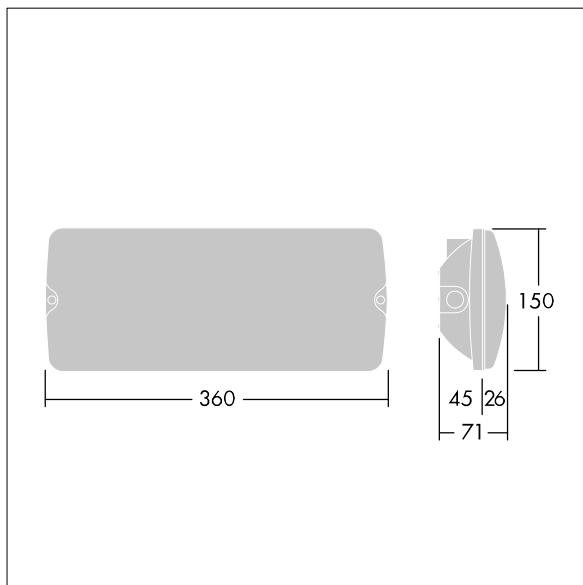

Voyager Solid

THORN

96635564 VOYAGER SOLID L MS E3BC WH

IEC EN 60598-1 RG 1	IP65	IK07	CE	T _a 5 40
---------------------------	------	------	----	------------------------

Voyager Solid

IP65 LED safety luminaire for surface ceiling mounting. Semi-recessed mounting possible with optional mounting frame. Electronic, fixed output control gear Luminaire with local battery supply for 3h emergency lighting in maintained or non-maintained mode with integrated radio module basicDim Wireless (Casambi) for wireless communication with central monitoring system. Radio frequency: 2.4...2.483 GHz, Radio power: +4 dBm. Body: white polycarbonate. Cover: transparent polycarbonate. Class II electrical. Internal ISO legends available for 26m viewing distance (96629768, to be ordered separately).

Dimensions: 360 x 150 x 71 mm
Luminaire input power: 4.2 W
Weight: 1.05 kg

TLG_VYSO_F_OPL.jpg

TLG_VYSO_M_LDL.wmf

All values marked with an * are rated values. Thorn uses tried and tested components from leading suppliers, however there may be isolated instances of technology-related failures of individual LEDs during the rated product lifetime. International standards set the tolerance in initial flux and connected load at $\pm 10\%$. Unless stated otherwise, the values apply to an ambient temperature of 25°C.