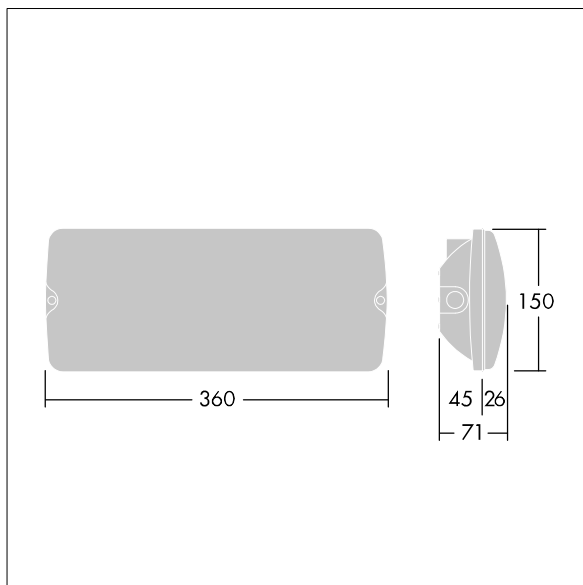

Voyager Solid

THORN

96635565 Voyager SOLID L P MS HP E3BC WH

IEC EN 60598-1 RG 1	IP65	IK07	CE	T _a -20 +40
---------------------------	------	------	----	---------------------------

Voyager Solid

IP65 LED safety luminaire for surface ceiling mounting. Semi-recessed mounting possible with optional mounting frame. Electronic, fixed output control gear Luminaire with local battery supply for 3h emergency lighting in maintained or non-maintained mode with integrated radio module basicDim Wireless (Casambi) for wireless communication with central monitoring system. Radio frequency: 2.4...2.483 GHz, Radio power: +4 dBm. Body: polycarbonate. Cover: transparent polycarbonate. Class II electrical.

Dimensions: 360 x 150 x 71 mm

Luminaire input power: 12.5 W

Weight: 1.6 kg

TLG_VYSO_F_OPL.jpg

TLG_VYSO_M_LDL.wmf

All values marked with an * are rated values. Thorn uses tried and tested components from leading suppliers, however there may be isolated instances of technology-related failures of individual LEDs during the rated product lifetime. International standards set the tolerance in initial flux and connected load at $\pm 10\%$. Unless stated otherwise, the values apply to an ambient temperature of 25°C.