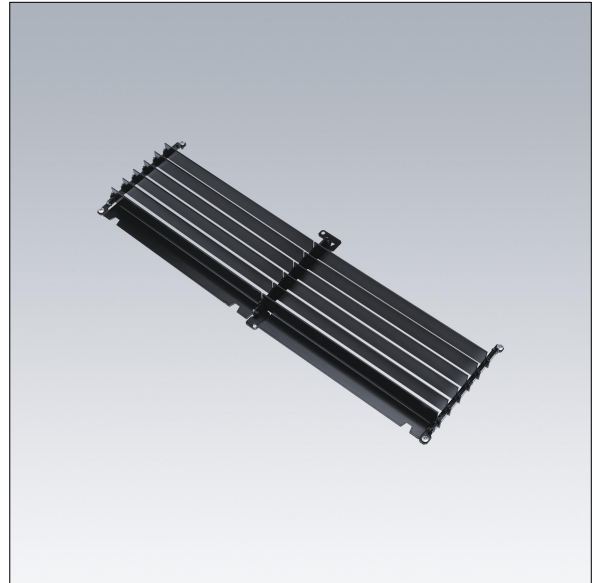

96671495 ALTIS G4G5 1 BRICK LOUVRE NB

Louvre kit for 1 Altis LED module with narrow light distribution. Can be installed before or after installation on site. Finished black (close to RAL9005).

Design advice can be obtained from your local representative.

TLG_ALT5_F_LVS.jpg