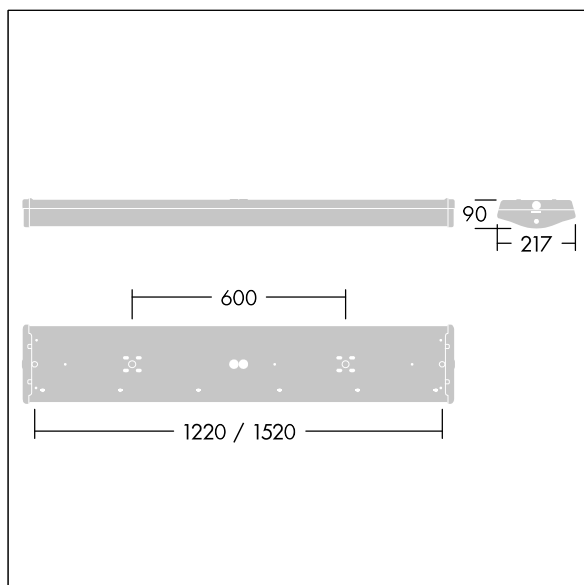

College

96635764 COLLEGE 4650 840 NLX L1500

THORN

IP44	IK05							850°C	T _a -10 +25
------	------	--	--	--	--	--	--	-------	---------------------------

College

A high performance, surface mounted, LED luminaire. Electronic, fixed output control gear. With additional Night Light feature (Night Light operational flux at 7% of standard lumen output). Class I electrical, IP44. Body: white painted steel. End caps: white polycarbonate with a curved, precision extruded clear prismatic polycarbonate diffuser. Ø21.5mm cable entry hole in the centre of the back spine with optional cable entry through each end cap. Fitting supplied with sealing grommets and innovative "quick fix" horseshoe and sliding washers for direct screw fixing to surface, fixing centres 1150mm. Standard BESA fixings. Can be suspended using wire suspension accessory kit (to be ordered separately). 4 x 2 x 2.5mm² piano key terminal block. Complete with 4000K LED

Dimensions: 1220 x 217 x 90 mm

Luminaire input power: 36.5 W

Weight: 4.44 kg

TLG_CLLG_F_P1.jpg

TLG_CLLG_M_LD1.wmf

This product contains light sources of energy efficiency class D.

All values marked with an * are rated values. Thorn uses tried and tested components from leading suppliers, however there may be isolated instances of technology-related failures of individual LEDs during the rated product lifetime. International standards set the tolerance in initial flux and connected load at ±10%. Unless stated otherwise, the values apply to an ambient temperature of 25°C.