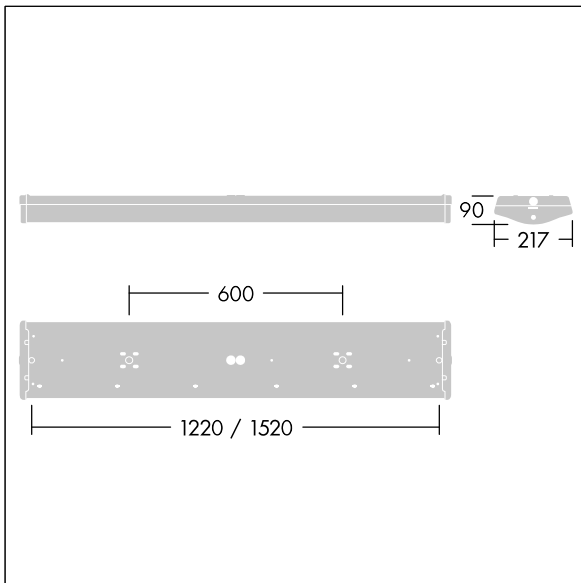

College

92958703 COLLEGE 4200 840 NLX L1200

THORN

IP44	IK05							850°C	T _a -10 +25
------	------	--	--	--	--	--	--	-------	---------------------------

College

A high performance, surface mounted, LED luminaire. Electronic, fixed output control gear. With additional Night Light feature (Night Light operational flux at 7% of standard lumen output). Class I electrical, IP44. Body: white painted steel. End caps: white polycarbonate with a curved, precision extruded clear prismatic polycarbonate diffuser. Ø21.5mm cable entry hole in the centre of the back spine with optional cable entry through each end cap. Fitting supplied with sealing grommets and innovative "quick fix" horseshoe and sliding washers for direct screw fixing to surface, fixing centres 1150mm. Standard BESA fixings. Can be suspended using wire suspension accessory kit (to be ordered separately). 4 x 2 x 2.5mm² piano key terminal block. Complete with 4000K LED

Dimensions: 1220 x 217 x 90 mm

Luminaire input power: 32.4 W

Weight: 3.73 kg

TLG_CLLG_F_P1.jpg

TLG_CLLG_M_LD1.wmf

This product contains a light source of energy efficiency class D.

All values marked with an * are rated values. Thorn uses tried and tested components from leading suppliers, however there may be isolated instances of technology-related failures of individual LEDs during the rated product lifetime. International standards set the tolerance in initial flux and connected load at ±10%. Unless stated otherwise, the values apply to an ambient temperature of 25°C.