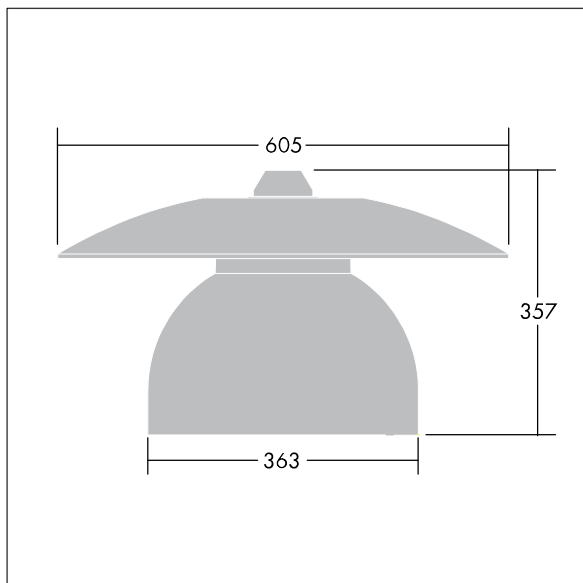

96681003 VICIA1 12L35-740 NR CL2 N8M R9006

Victoria

A small size LED street and urban luminaire, in a modern and timeless design. 12 LEDs driven at 350mA with Narrow Road optic. Fixed output LED driver. Class II electrical, IP65. Body in aluminium, powder coated White aluminium RAL9006. Enclosure: toughened flat glass. Luminaire to be suspended using brackets (Ø27G), post top, or wall mounted. Tool-free electrical connection via 2 x 2.5 mm² terminal block. Pre-wired with 8m H07-RNF cable. Complete with 4000K LED

Must be used in conjunction with a canopy (see Victoria Canopies section), to be ordered separately.

Dimensions: Ø605 x 355 mm
 Luminaire input power: 21 W
 Weight: 5.35 kg
 Scx: 0.144 m²

TLG_VCTA_F_PDB.jpg