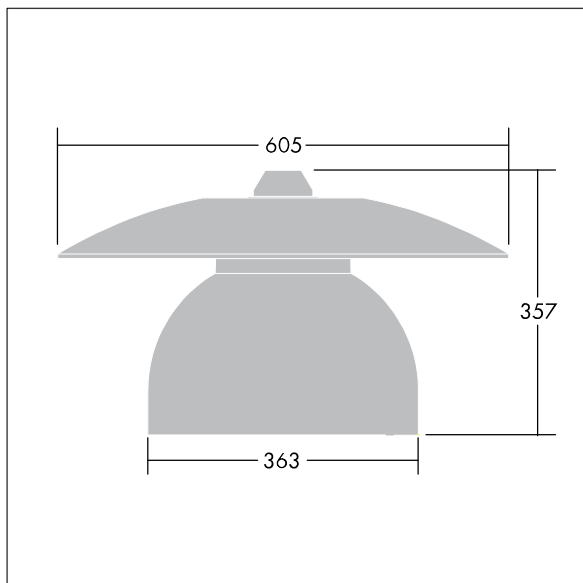

96681007 VICIA1 24L35-740 NR CL2 N8M R9006

Victoria

A small size LED street and urban luminaire, in a modern and timeless design. 24 LEDs driven at 350mA with Narrow Road optic. Fixed output LED driver. Class II electrical, IP65. Body in aluminium, powder coated White aluminium RAL9006. Enclosure: toughened flat glass. Luminaire to be suspended using brackets (Ø27G), post top, or wall mounted. Tool-free electrical connection via 2 x 2.5 mm² terminal block. Pre-wired with 8m H07-RNF cable. Complete with 4000K LED

Must be used in conjunction with a canopy (see Victoria Canopies section), to be ordered separately.

Dimensions: Ø605 x 355 mm
 Luminaire input power: 34 W
 Weight: 5.44 kg
 Scx: 0.144 m²

TLG_VCTA_F_PDB.jpg