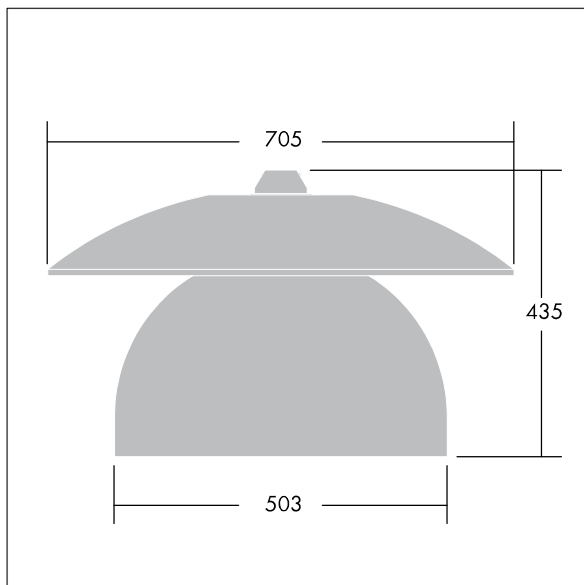

96681014 VICIA2 48L35-740 NR CL2 N8M R9006

Victoria

A large size LED street and urban luminaire, in a modern and timeless design. 48 LEDs driven at 350mA with Narrow Road optic. Fixed output LED driver. Class II electrical, IP65. Body in aluminium, powder coated White aluminium RAL9006. Enclosure: toughened flat glass. Luminaire to be suspended using brackets (Ø27G), post top, or wall mounted. Tool-free electrical connection via 2 x 2.5 mm² terminal block. Pre-wired with 8m H07-RNF cable. Complete with 4000K LED

Must be used in conjunction with a canopy (see Victoria Canopies section), to be ordered separately.

Dimensions: Ø705 x 435 mm
 Luminaire input power: 57 W
 Weight: 9.07 kg
 Scx: 0.228 m²

TLG_VCTA_F_PDB.jpg