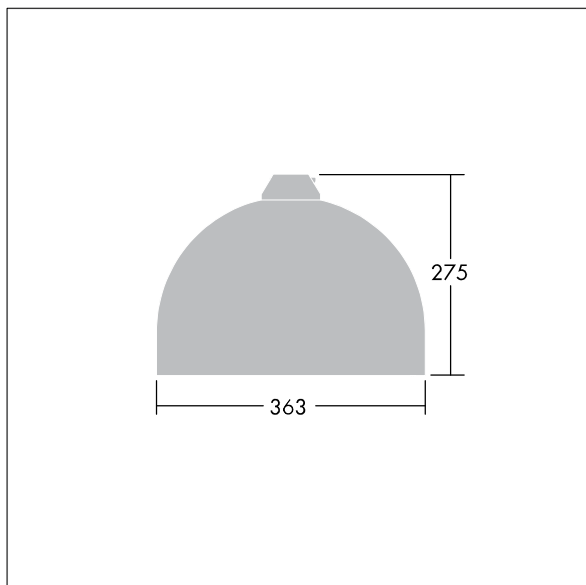

96635786 VIC1 12L35-740 NR CL2 N8M R9006

Victor

A small size LED road and street luminaire, in a modern and timeless design. 12 LEDs driven at 350mA with Narrow Road optic. Fixed output LED driver. Class II electrical, IP66. Body in aluminium, powder coated White aluminium RAL9006. Enclosure: toughened glass. Luminaire to be suspended using brackets (Ø27G), post top, or wall mounted. Tool-free electrical connection via 2 x 2.5 mm² terminal block. Pre-wired with 8m H07-RNF cable. Complete with 4000K LED

Dimensions: Ø363 x 277 mm
 Luminaire input power: 15 W
 Weight: 4.75 kg
 Scx: 0.084 m²

TLG_VCTR_F_65PDB.jpg

TLG_VCTR_M_SWLD1.wmf

This product contains a light source of energy efficiency class D.

All values marked with an * are rated values. Thorn uses tried and tested components from leading suppliers, however there may be isolated instances of technology-related failures of individual LEDs during the rated product lifetime. International standards set the tolerance in initial flux and connected load at ±10%. Unless stated otherwise, the values apply to an ambient temperature of 25°C.