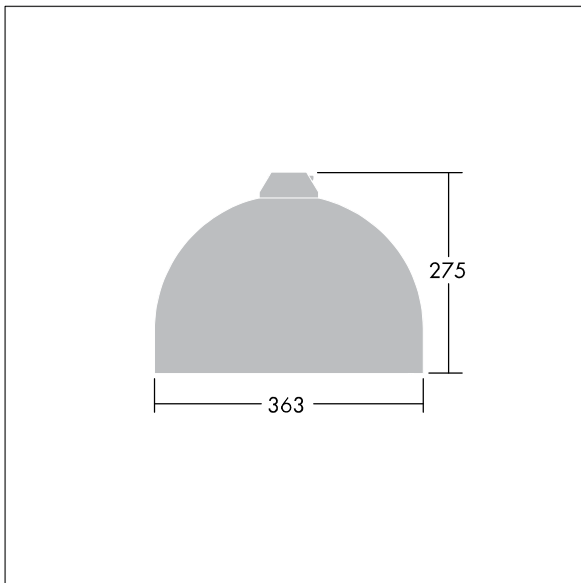

96635786 VIC1 12L35-740 NR CL2 N8M R9006

Victor

A small size LED road and street luminaire, in a modern and timeless design. 12 LEDs driven at 350mA with Narrow Road optic. Fixed output LED driver. Class II electrical, IP66. Body in aluminium, powder coated White aluminium RAL9006. Enclosure: toughened glass. Luminaire to be suspended using brackets (Ø27G), post top, or wall mounted. Tool-free electrical connection via 2 x 2.5 mm² terminal block. Pre-wired with 8m H07-RNF cable. Complete with 4000K LED

Dimensions: Ø363 x 277 mm

Luminaire input power: 15 W

Weight: 4.75 kg

Scx: 0.084 m²

TLG_VCTR_F_65PDB.jpg

TLG_VCTR_M_SWLD1.wmf

This product contains a light source of energy efficiency class D.

Victor