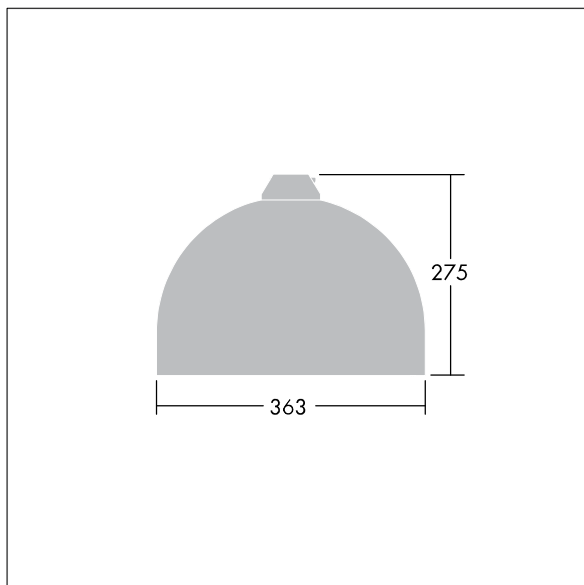

## Victor

A small size LED road and street luminaire, in a modern and timeless design. 24 LEDs driven at 500mA with Narrow Road optic. Fixed output LED driver. Class II electrical, IP66. Body in aluminium, powder coated White aluminium RAL9006. Enclosure: toughened glass. Luminaire to be suspended using brackets (Ø27G), post top, or wall mounted. Tool-free electrical connection via 2 x 2.5 mm<sup>2</sup> terminal block. Pre-wired with 8m H07-RNF cable. Complete with 4000K LED

Dimensions: Ø363 x 277 mm

Luminaire input power: 38 W

Weight: 4.84 kg

Scx: 0.084 m<sup>2</sup>

TLG\_VCTR\_F\_65PDB.jpg

TLG\_VCTR\_M\_SWLD1.wmf

This product contains a light source of energy efficiency class D.