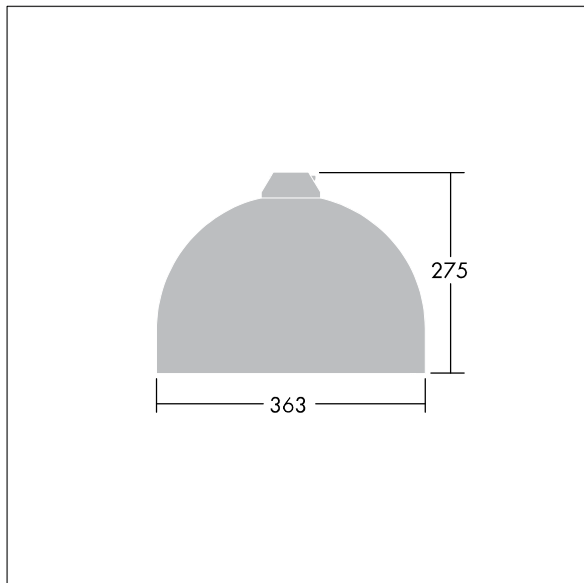

96635792 VIC1 24L70-740 NR CL2 N8M R9006

Victor

A small size LED road and street luminaire, in a modern and timeless design. 24 LEDs driven at 700mA with Narrow Road optic. Fixed output LED driver. Class II electrical, IP66. Body in aluminium, powder coated White aluminium RAL9006. Enclosure: toughened glass. Luminaire to be suspended using brackets (Ø27G), post top, or wall mounted. Tool-free electrical connection via 2 x 2.5 mm² terminal block. Pre-wired with 8m H07-RNF cable. Complete with 4000K LED

Dimensions: Ø363 x 277 mm

Luminaire input power: 53 W

Weight: 4.86 kg

Scx: 0.084 m²

TLG_VCTR_F_65PDB.jpg

TLG_VCTR_M_SWLD1.wmf

This product contains a light source of energy efficiency class D.

Victor