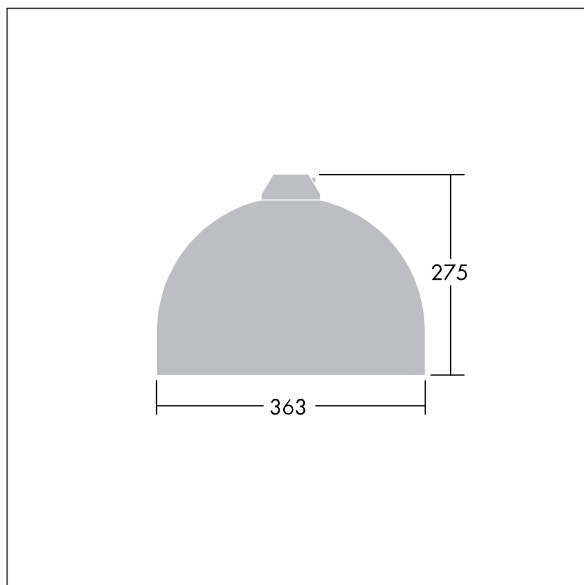

96635793 VIC1 24L105-740 NR CL2 N8M R9006

Victor

A small size LED road and street luminaire, in a modern and timeless design. 24 LEDs driven at 1050mA with Narrow Road optic. Fixed output LED driver. Class II electrical, IP66. Body in aluminium, powder coated White aluminium RAL9006. Enclosure: toughened glass. Luminaire to be suspended using brackets (Ø27G), post top, or wall mounted. Tool-free electrical connection via 2 x 2.5 mm² terminal block. Pre-wired with 8m H07-RNF cable. Complete with 4000K LED

Dimensions: Ø363 x 277 mm

Luminaire input power: 80 W

Weight: 4.93 kg

Scx: 0.084 m²

TLG_VCTR_F_65PDB.jpg

TLG_VCTR_M_SWLD1.wmf

This product contains a light source of energy efficiency class D.