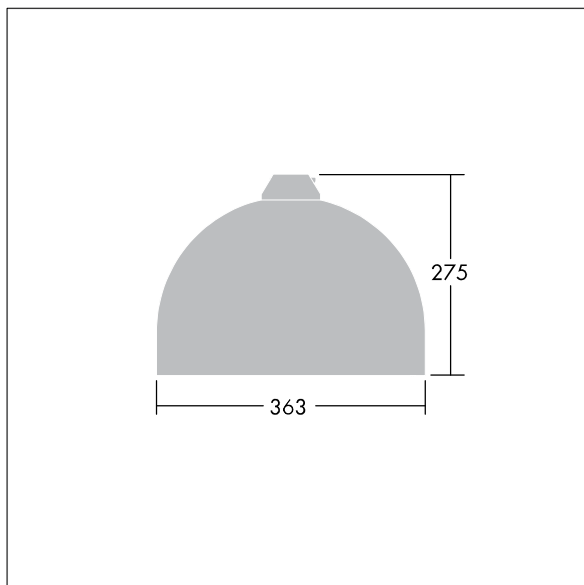

96635793 VIC1 24L105-740 NR CL2 N8M R9006

Victor

A small size LED road and street luminaire, in a modern and timeless design. 24 LEDs driven at 1050mA with Narrow Road optic. Fixed output LED driver. Class II electrical, IP66. Body in aluminium, powder coated White aluminium RAL9006. Enclosure: toughened glass. Luminaire to be suspended using brackets (Ø27G), post top, or wall mounted. Tool-free electrical connection via 2 x 2.5 mm² terminal block. Pre-wired with 8m H07-RNF cable. Complete with 4000K LED

Dimensions: Ø363 x 277 mm

Luminaire input power: 80 W

Weight: 4.93 kg

Scx: 0.084 m²

TLG_VCTR_F_65PDB.jpg

TLG_VCTR_M_SWLD1.wmf

This product contains a light source of energy efficiency class D.

Victor