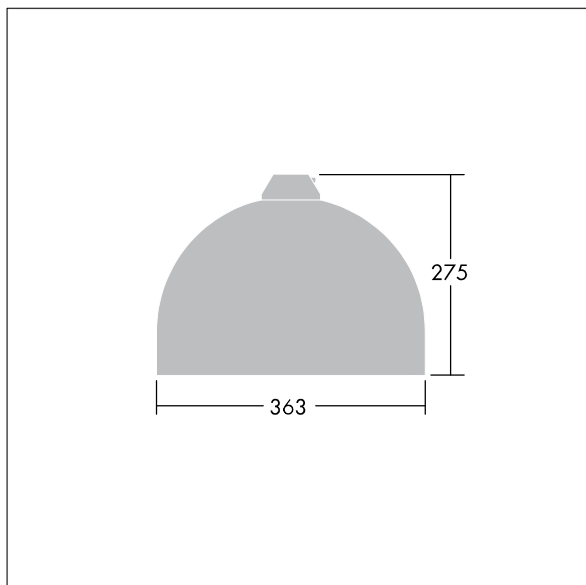

96635794 VIC1 36L35-740 NR CL2 N8M R9006

Victor

A small size LED road and street luminaire, in a modern and timeless design. 36 LEDs driven at 350mA with Narrow Road optic. Fixed output LED driver. Class II electrical, IP66. Body in aluminium, powder coated White aluminium RAL9006. Enclosure: toughened glass. Luminaire to be suspended using brackets (Ø27G), post top, or wall mounted. Tool-free electrical connection via 2 x 2.5 mm² terminal block. Pre-wired with 8m H07-RNF cable. Complete with 4000K LED

Dimensions: Ø363 x 277 mm

Luminaire input power: 39 W

Weight: 4.89 kg

Scx: 0.084 m²

TLG_VCTR_F_65PDB.jpg

TLG_VCTR_M_SWLD1.wmf

This product contains a light source of energy efficiency class D.