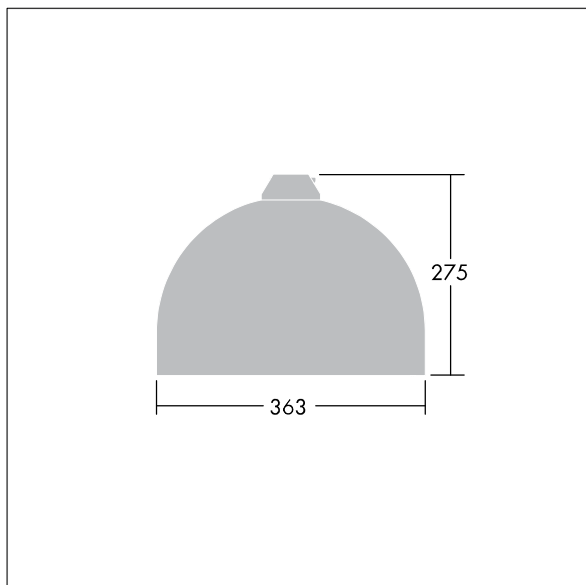

## Victor

A small size LED road and street luminaire, in a modern and timeless design. 36 LEDs driven at 350mA with Narrow Road optic. Fixed output LED driver. Class II electrical, IP66. Body in aluminium, powder coated White aluminium RAL9006. Enclosure: toughened glass. Luminaire to be suspended using brackets (Ø27G), post top, or wall mounted. Tool-free electrical connection via 2 x 2.5 mm<sup>2</sup> terminal block. Pre-wired with 8m H07-RNF cable. Complete with 4000K LED

Dimensions: Ø363 x 277 mm  
 Luminaire input power: 39 W  
 Weight: 4.89 kg  
 Scx: 0.084 m<sup>2</sup>

TLG\_VCTR\_F\_65PDB.jpg

TLG\_VCTR\_M\_SWLD1.wmf

This product contains a light source of energy efficiency class D.