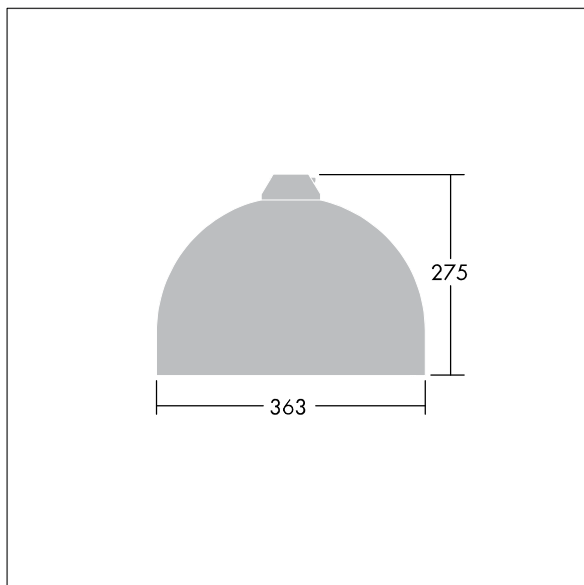

96635795 VIC1 36L50-740 NR CL2 N8M R9006

Victor

A small size LED road and street luminaire, in a modern and timeless design. 36 LEDs driven at 500mA with Narrow Road optic. Fixed output LED driver. Class II electrical, IP66. Body in aluminium, powder coated White aluminium RAL9006. Enclosure: toughened glass. Luminaire to be suspended using brackets (Ø27G), post top, or wall mounted. Tool-free electrical connection via 2 x 2.5 mm² terminal block. Pre-wired with 8m H07-RNF cable. Complete with 4000K LED

Dimensions: Ø363 x 277 mm

Luminaire input power: 55 W

Weight: 4.89 kg

Scx: 0.084 m²

TLG_VCTR_F_65PDB.jpg

TLG_VCTR_M_SWLD1.wmf

This product contains a light source of energy efficiency class D.