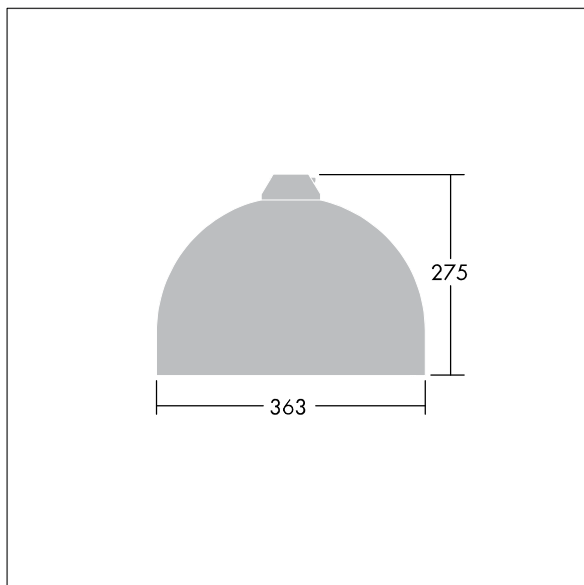

96635796 VIC1 36L70-740 NR CL2 N8M R9006

Victor

A small size LED road and street luminaire, in a modern and timeless design. 36 LEDs driven at 700mA with Narrow Road optic. Fixed output LED driver. Class II electrical, IP66. Body in aluminium, powder coated White aluminium RAL9006. Enclosure: toughened glass. Luminaire to be suspended using brackets (Ø27G), post top, or wall mounted. Tool-free electrical connection via 2 x 2.5 mm² terminal block. Pre-wired with 8m H07-RNF cable. Complete with 4000K LED

Dimensions: Ø363 x 277 mm

Luminaire input power: 77 W

Weight: 5.18 kg

Scx: 0.084 m²

TLG_VCTR_F_65PDB.jpg

TLG_VCTR_M_SWLD1.wmf

This product contains a light source of energy efficiency class D.