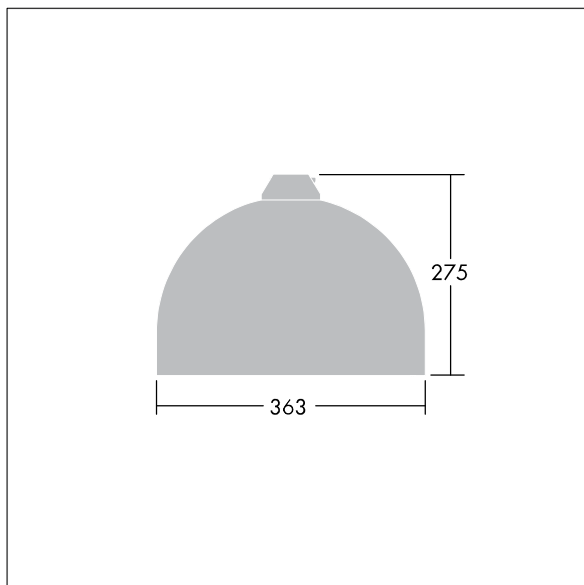

96635796 VIC1 36L70-740 NR CL2 N8M R9006

Victor

A small size LED road and street luminaire, in a modern and timeless design. 36 LEDs driven at 700mA with Narrow Road optic. Fixed output LED driver. Class II electrical, IP66. Body in aluminium, powder coated White aluminium RAL9006. Enclosure: toughened glass. Luminaire to be suspended using brackets (Ø27G), post top, or wall mounted. Tool-free electrical connection via 2 x 2.5 mm² terminal block. Pre-wired with 8m H07-RNF cable. Complete with 4000K LED

Dimensions: Ø363 x 277 mm

Luminaire input power: 77 W

Weight: 5.18 kg

Scx: 0.084 m²

TLG_VCTR_F_65PDB.jpg

TLG_VCTR_M_SWLD1.wmf

This product contains a light source of energy efficiency class D.

Victor