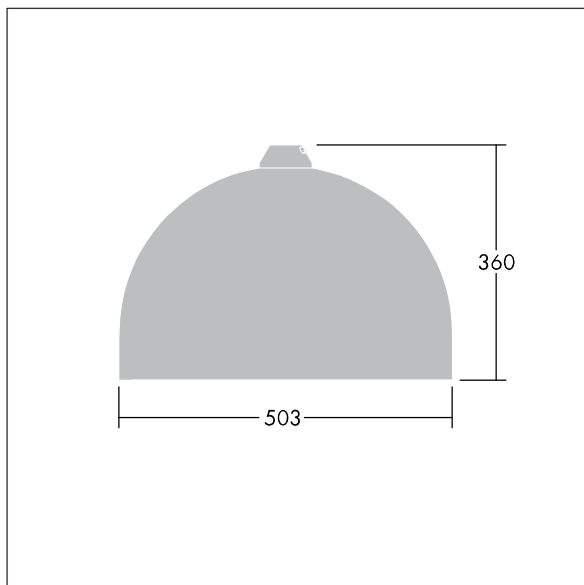

96635797 VIC2 48L35-740 NR CL2 N8M R9006

Victor

A large size LED road and street luminaire, in a modern and timeless design. 48 LEDs driven at 350mA with Narrow Road optic. Fixed output LED driver. Class II electrical, IP66. Body in aluminium, powder coated White aluminium RAL9006. Enclosure: toughened glass. Luminaire to be suspended using brackets (Ø27G), post top, or wall mounted. Tool-free electrical connection via 2 x 2.5 mm² terminal block. Pre-wired with 8m H07-RNF cable. Complete with 4000K LED

Dimensions: Ø503 x 360 mm

Luminaire input power: 51 W

Weight: 8.42 kg

Scx: 0.144 m²

TLG_VCTR_F_65PDB.jpg

TLG_VCTR_M_SWLD2.wmf

This product contains a light source of energy efficiency class D.