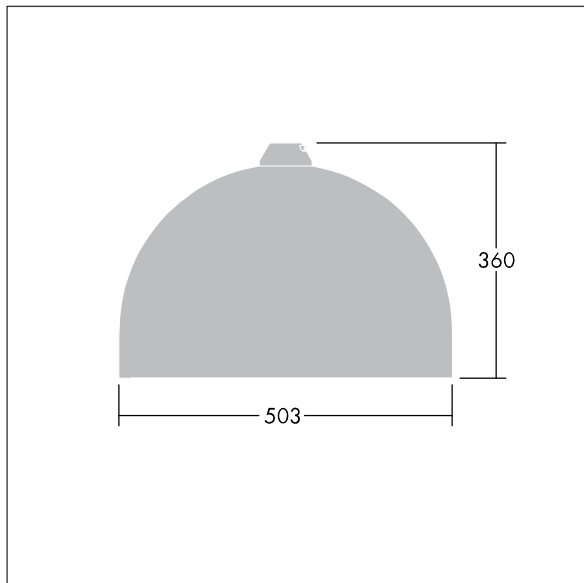

96635797 VIC2 48L35-740 NR CL2 N8M R9006

Victor

A large size LED road and street luminaire, in a modern and timeless design. 48 LEDs driven at 350mA with Narrow Road optic. Fixed output LED driver. Class II electrical, IP66. Body in aluminium, powder coated White aluminium RAL9006. Enclosure: toughened glass. Luminaire to be suspended using brackets (Ø27G), post top, or wall mounted. Tool-free electrical connection via 2 x 2.5 mm² terminal block. Pre-wired with 8m H07-RNF cable. Complete with 4000K LED

Dimensions: Ø503 x 360 mm

Luminaire input power: 51 W

Weight: 8.42 kg

Scx: 0.144 m²

TLG_VCTR_F_65PDB.jpg

TLG_VCTR_M_SWLD2.wmf

This product contains a light source of energy efficiency class D.

Victor