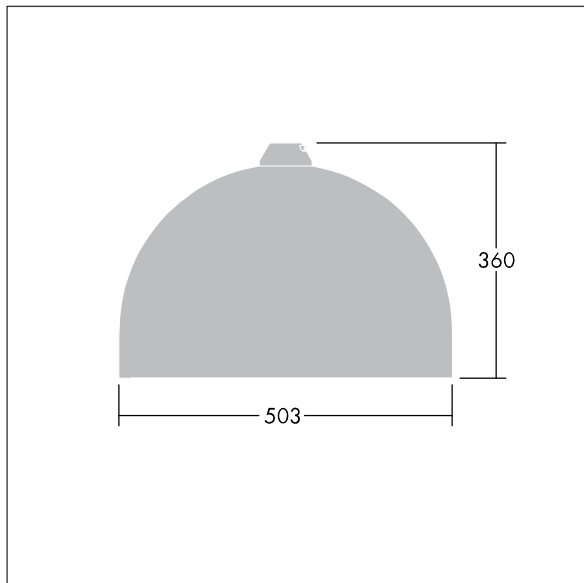

## Victor

A large size LED road and street luminaire, in a modern and timeless design. 48 LEDs driven at 500mA with Narrow Road optic. Fixed output LED driver. Class II electrical, IP66. Body in aluminium, powder coated White aluminium RAL9006. Enclosure: toughened glass. Luminaire to be suspended using brackets (Ø27G), post top, or wall mounted. Tool-free electrical connection via 2 x 2.5 mm<sup>2</sup> terminal block. Pre-wired with 8m H07-RNF cable. Complete with 4000K LED

Dimensions: Ø503 x 360 mm

Luminaire input power: 72 W

Weight: 8.42 kg

Scx: 0.144 m<sup>2</sup>

TLG\_VCTR\_F\_65PDB.jpg

TLG\_VCTR\_M\_SWLD2.wmf

This product contains a light source of energy efficiency class D.