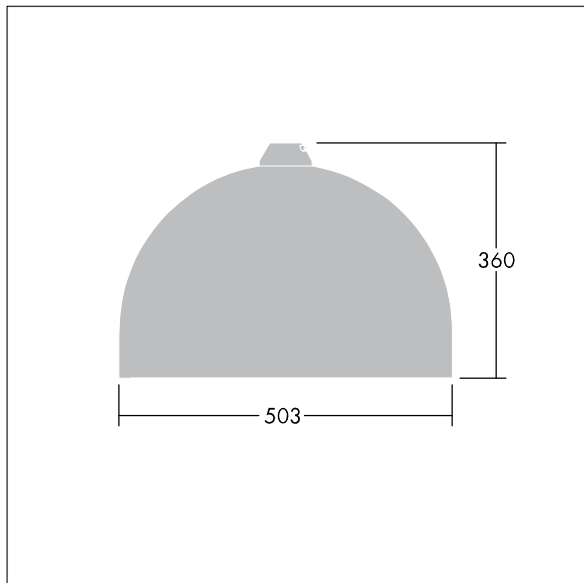

96635798 VIC2 48L50-740 NR CL2 N8M R9006

Victor

A large size LED road and street luminaire, in a modern and timeless design. 48 LEDs driven at 500mA with Narrow Road optic. Fixed output LED driver. Class II electrical, IP66. Body in aluminium, powder coated White aluminium RAL9006. Enclosure: toughened glass. Luminaire to be suspended using brackets (Ø27G), post top, or wall mounted. Tool-free electrical connection via 2 x 2.5 mm² terminal block. Pre-wired with 8m H07-RNF cable. Complete with 4000K LED

Dimensions: Ø503 x 360 mm

Luminaire input power: 72 W

Weight: 8.42 kg

Scx: 0.144 m²

TLG_VCTR_F_65PDB.jpg

TLG_VCTR_M_SWLD2.wmf

This product contains a light source of energy efficiency class D.

Victor